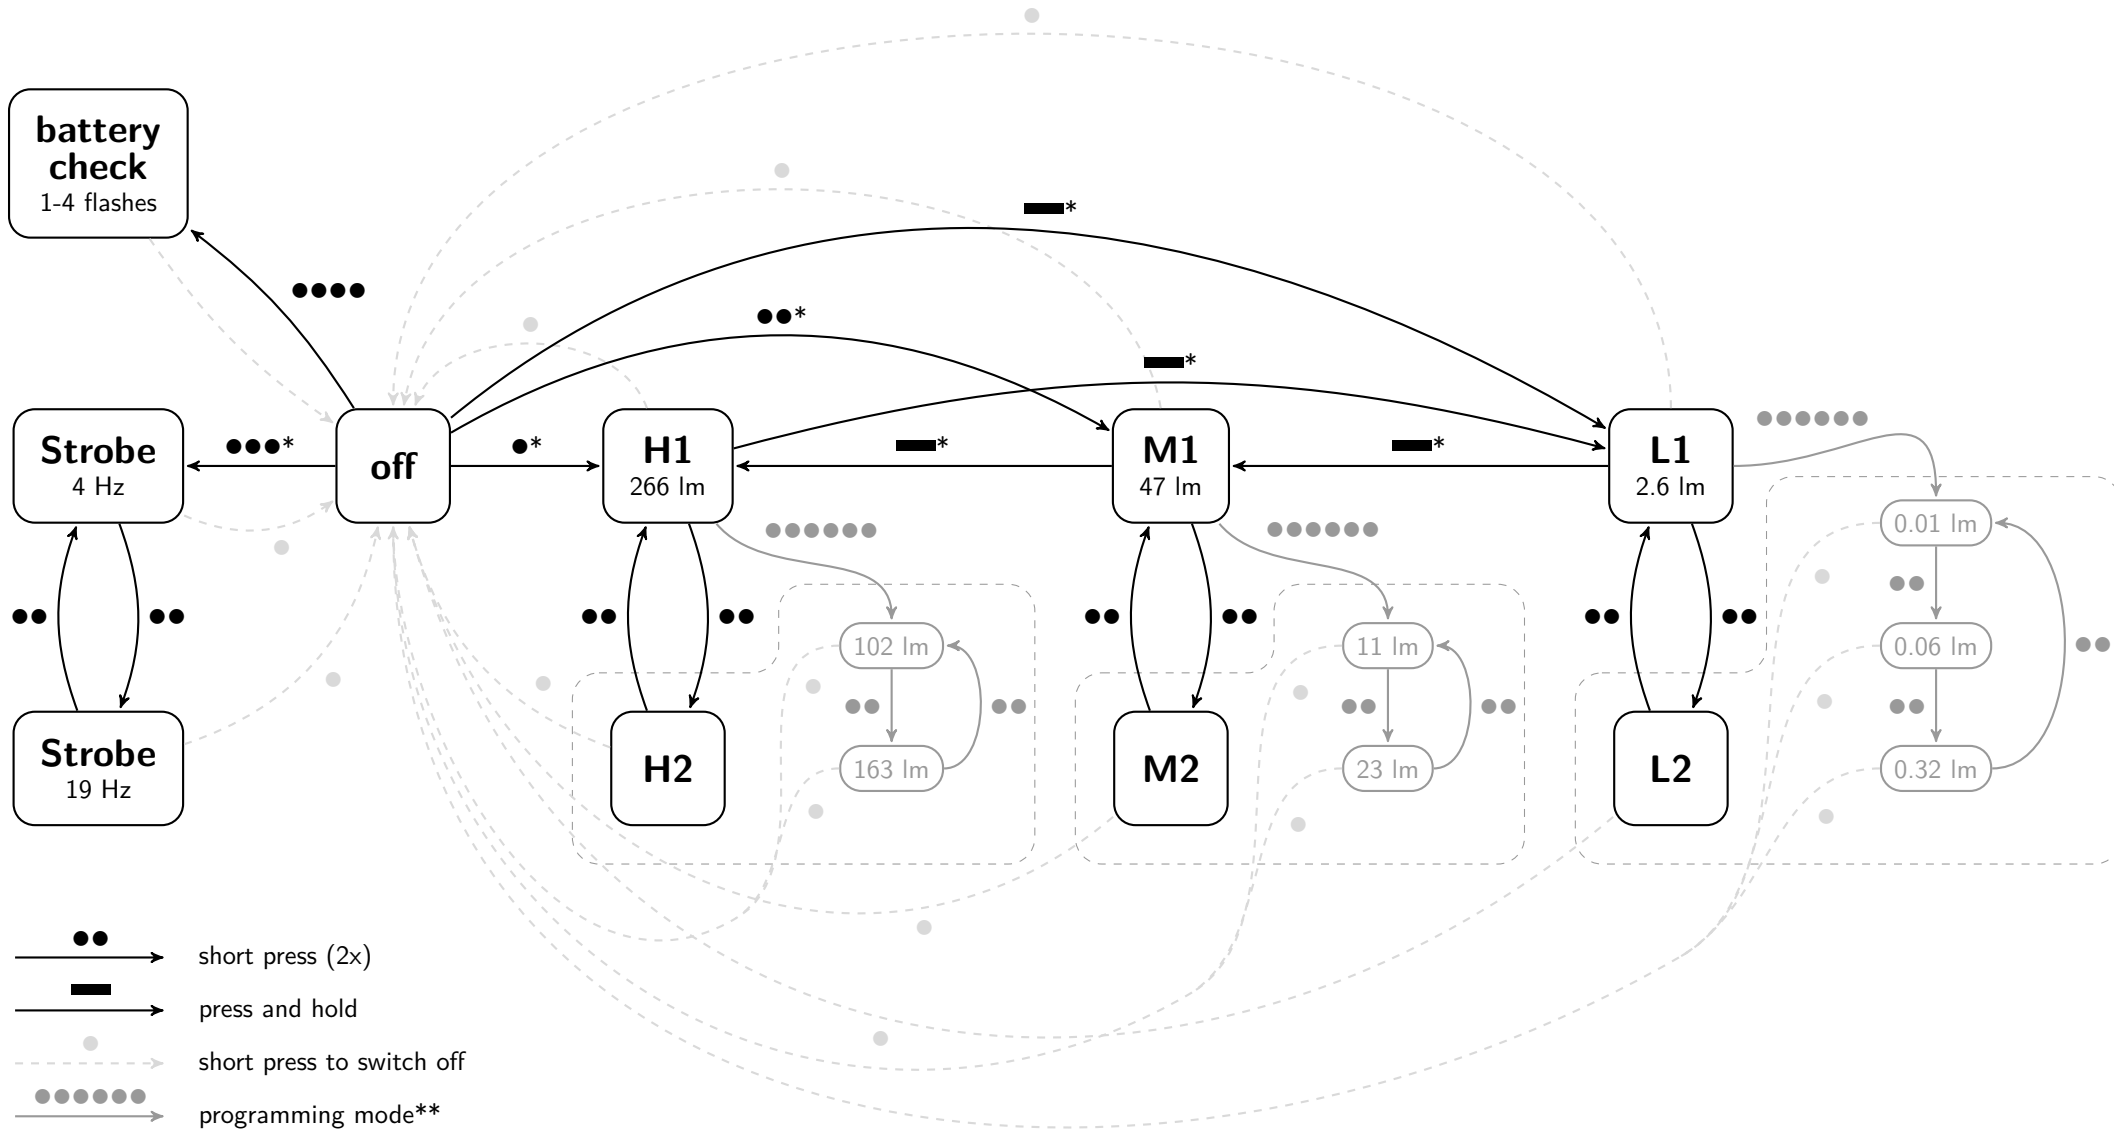

ZebraLight H52Fw State Chart

(compatible with most other ZebraLights except for lumens)

* selection of sub-level (X1/X2) is memorized

** selection of sub-level brightness is memorized